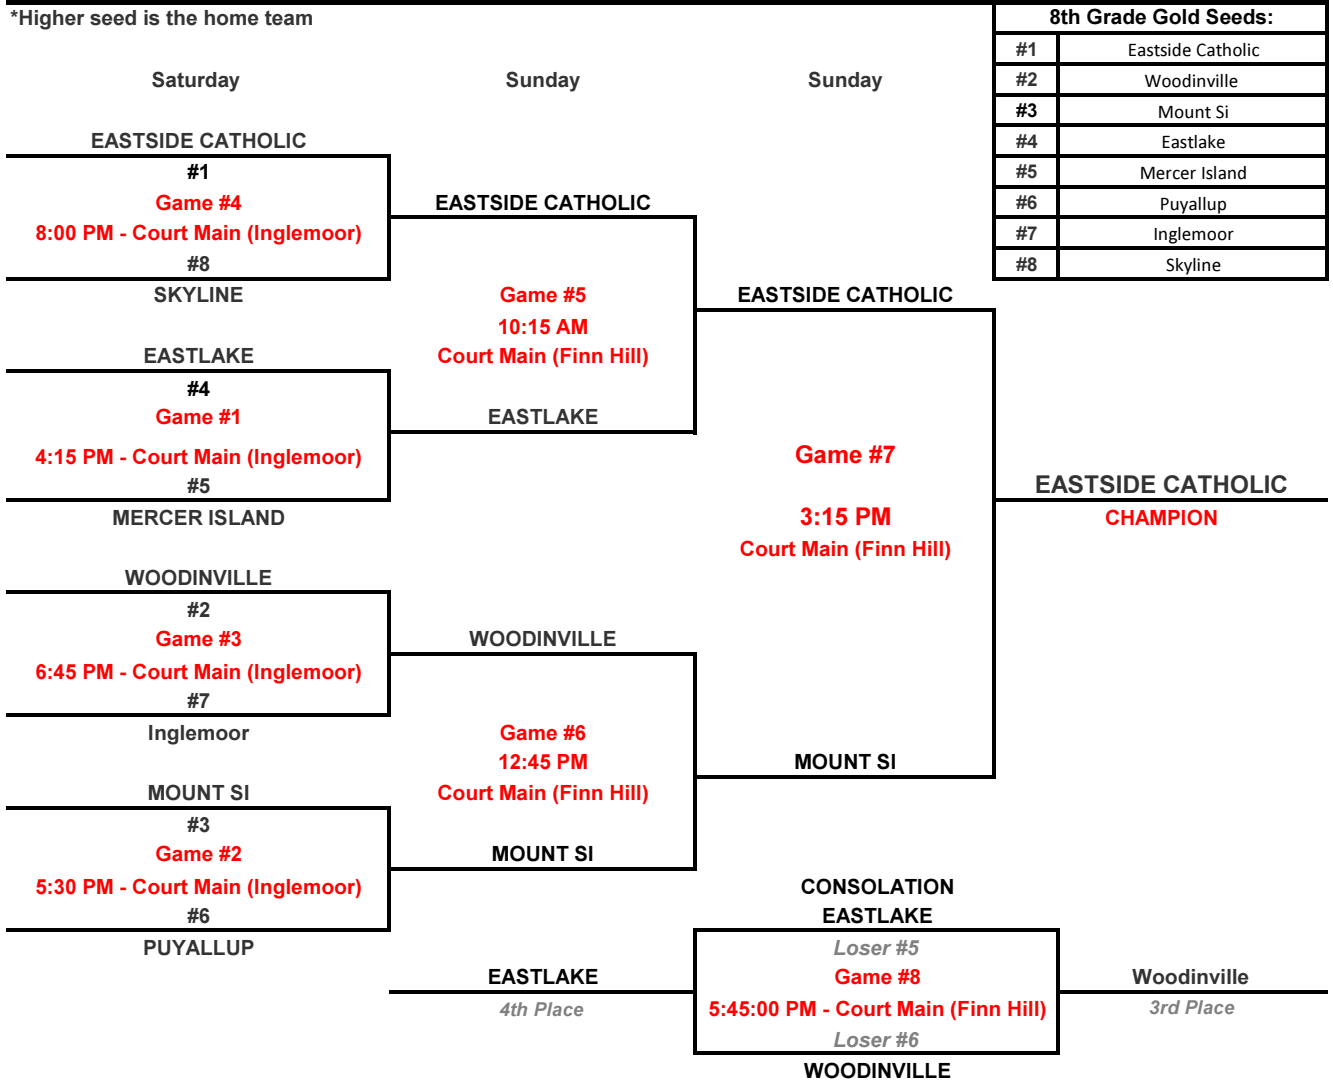

# 2016 Eastside Travel League Playoffs - 8th Grade Gold

Inglemoor High School & Finn Hill Middle School

Saturday February 27th & Sunday February 28th

Follow Tournament scores on Twitter - @etlbasketball or www.etlbasketball.org

**ETL-WESCO Feeder Bowl qualification:**

Top 3 regular season finishers plus highest playoff finisher.

#1 ETL rep to Feeder Bowl:

**EASTSIDE CATHOLIC**

#2 ETL rep to Feeder Bowl:

#3 ETL rep to Feeder Bowl

#4 ETL rep to Feeder Bowl