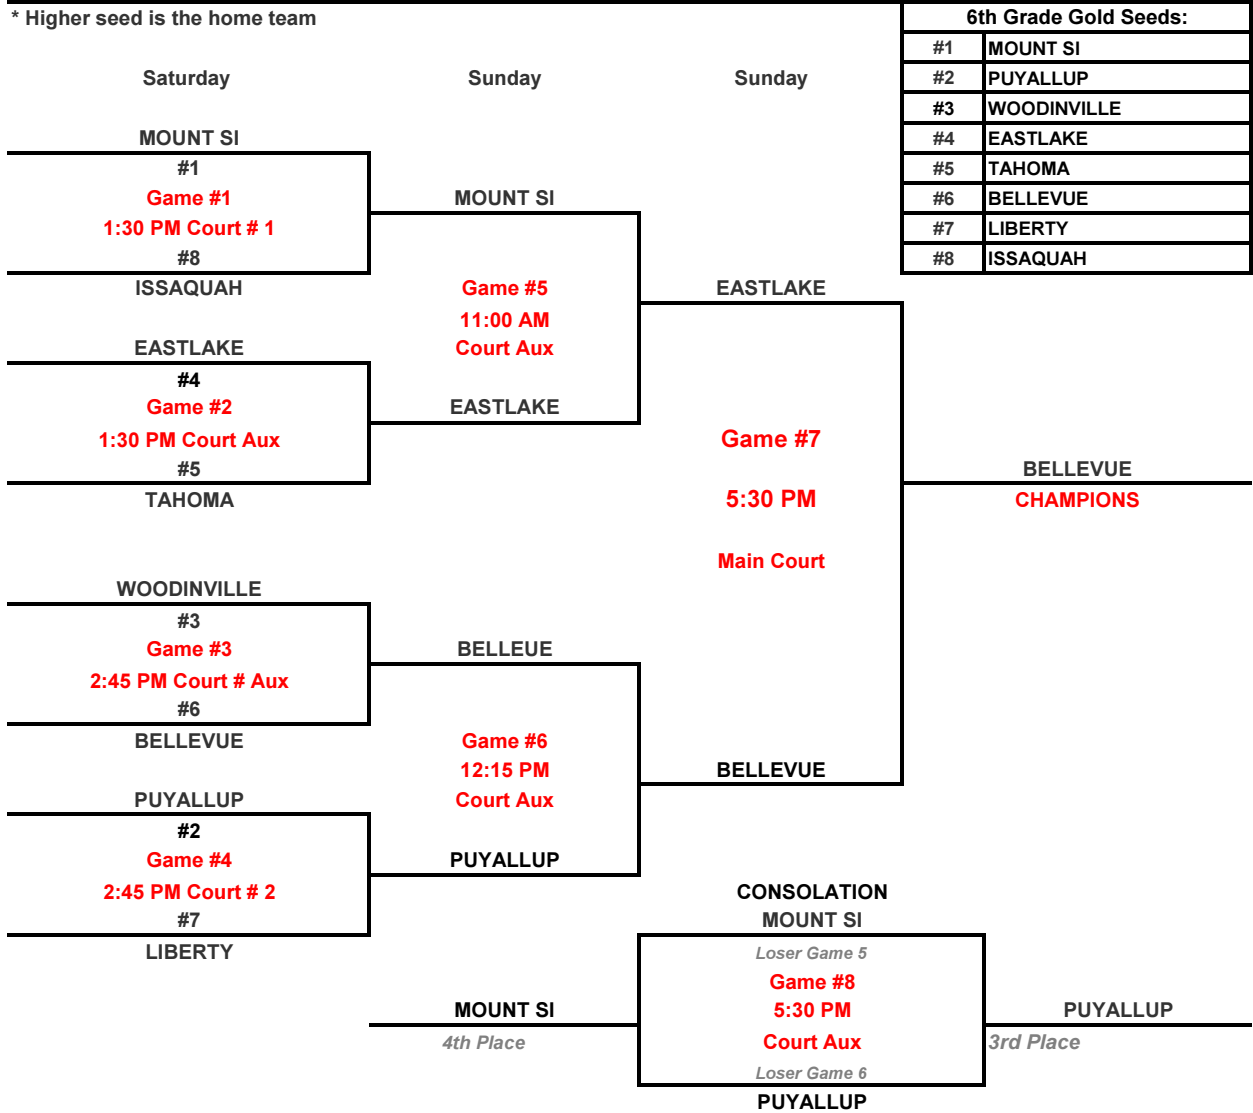

2016 Eastside Travel League Playoffs - 6th Grade Gold

Lake Washington High School Kirkland Washington

Saturday February 27th & Sunday February 28th

Follow Tournament scores on Twitter - @etlbasketball or www.etlbasketball.org

ETL-WESCO Feeder Bowl qualification:

- #1 6th Grade ETL rep to Feeder Bowl: _____
- #2 6th Grade ETL rep to Feeder Bowl: _____
- #3 6th Grade ETL rep to Feeder Bowl: _____
- #4 6th Grade ETL rep to Feeder Bowl: _____