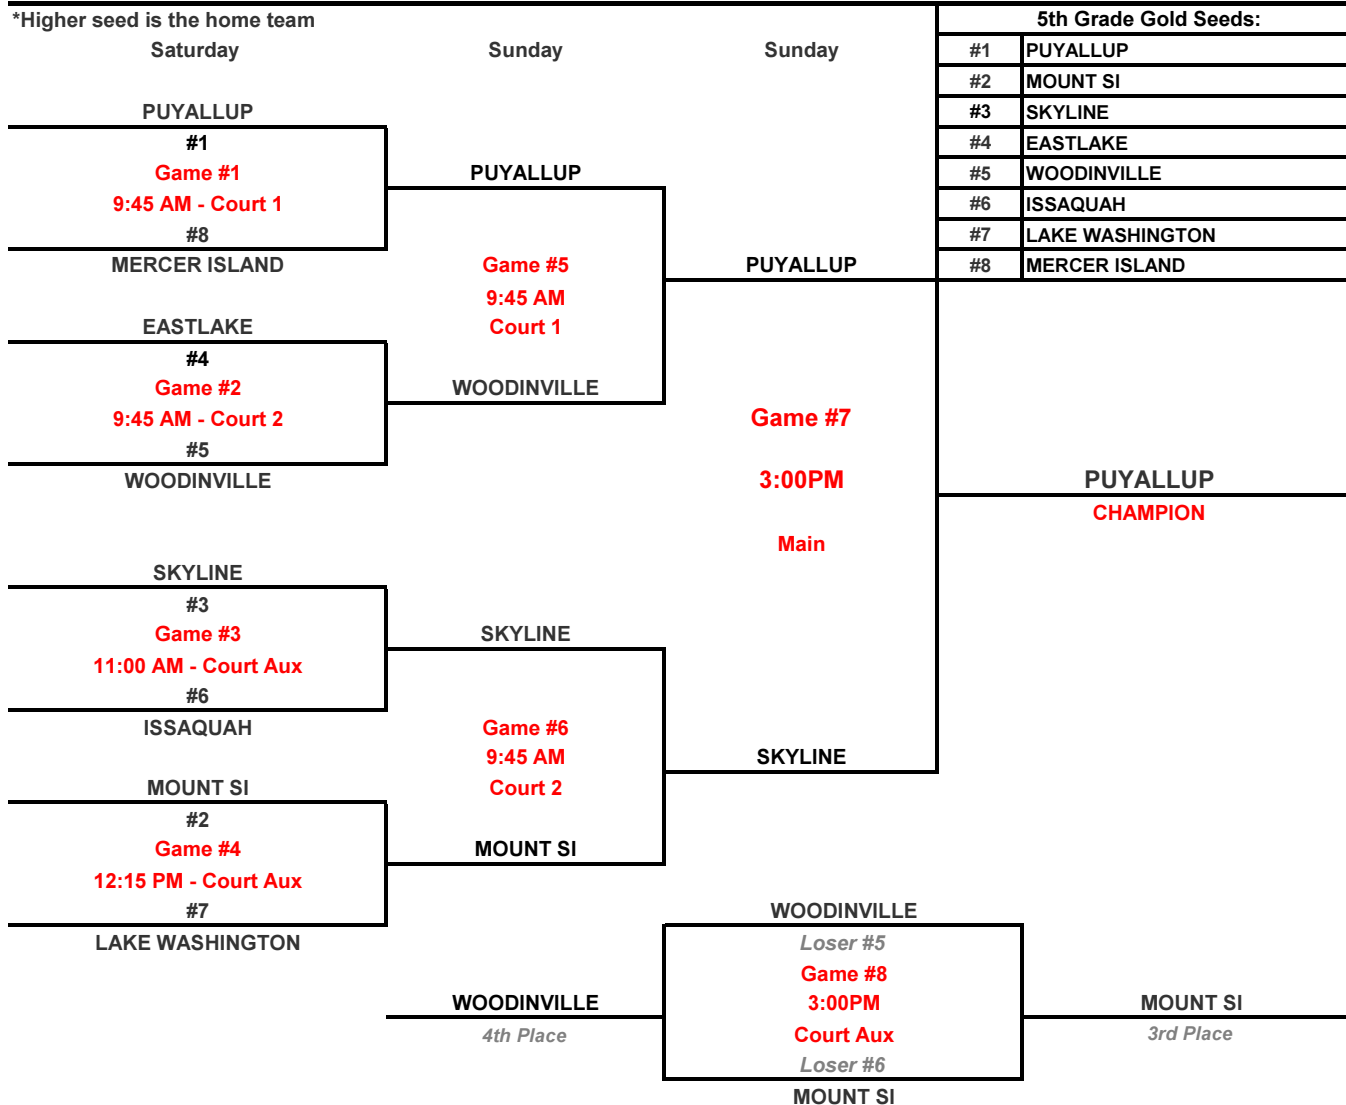

2016 Eastside Travel League Playoffs - 5th Grade Gold

Lake Washington High School Kirkland Washington

Friday February 26th * Saturday February 27th

Follow Tournament scores on Twitter - @etlbasketball or www.etlbasketball.org

ETL-WESCO Feeder Bowl qualification:

Top 3 regular season finishers plus highest playoff finisher.

#1 5th Grade ETL rep to Feeder Bowl:

PUYALLUP

#2 5th Grade ETL rep to Feeder Bowl:

#3 5th Grade ETL rep to Feeder Bowl

#4 5th Grade ETL rep to Feeder Bowl