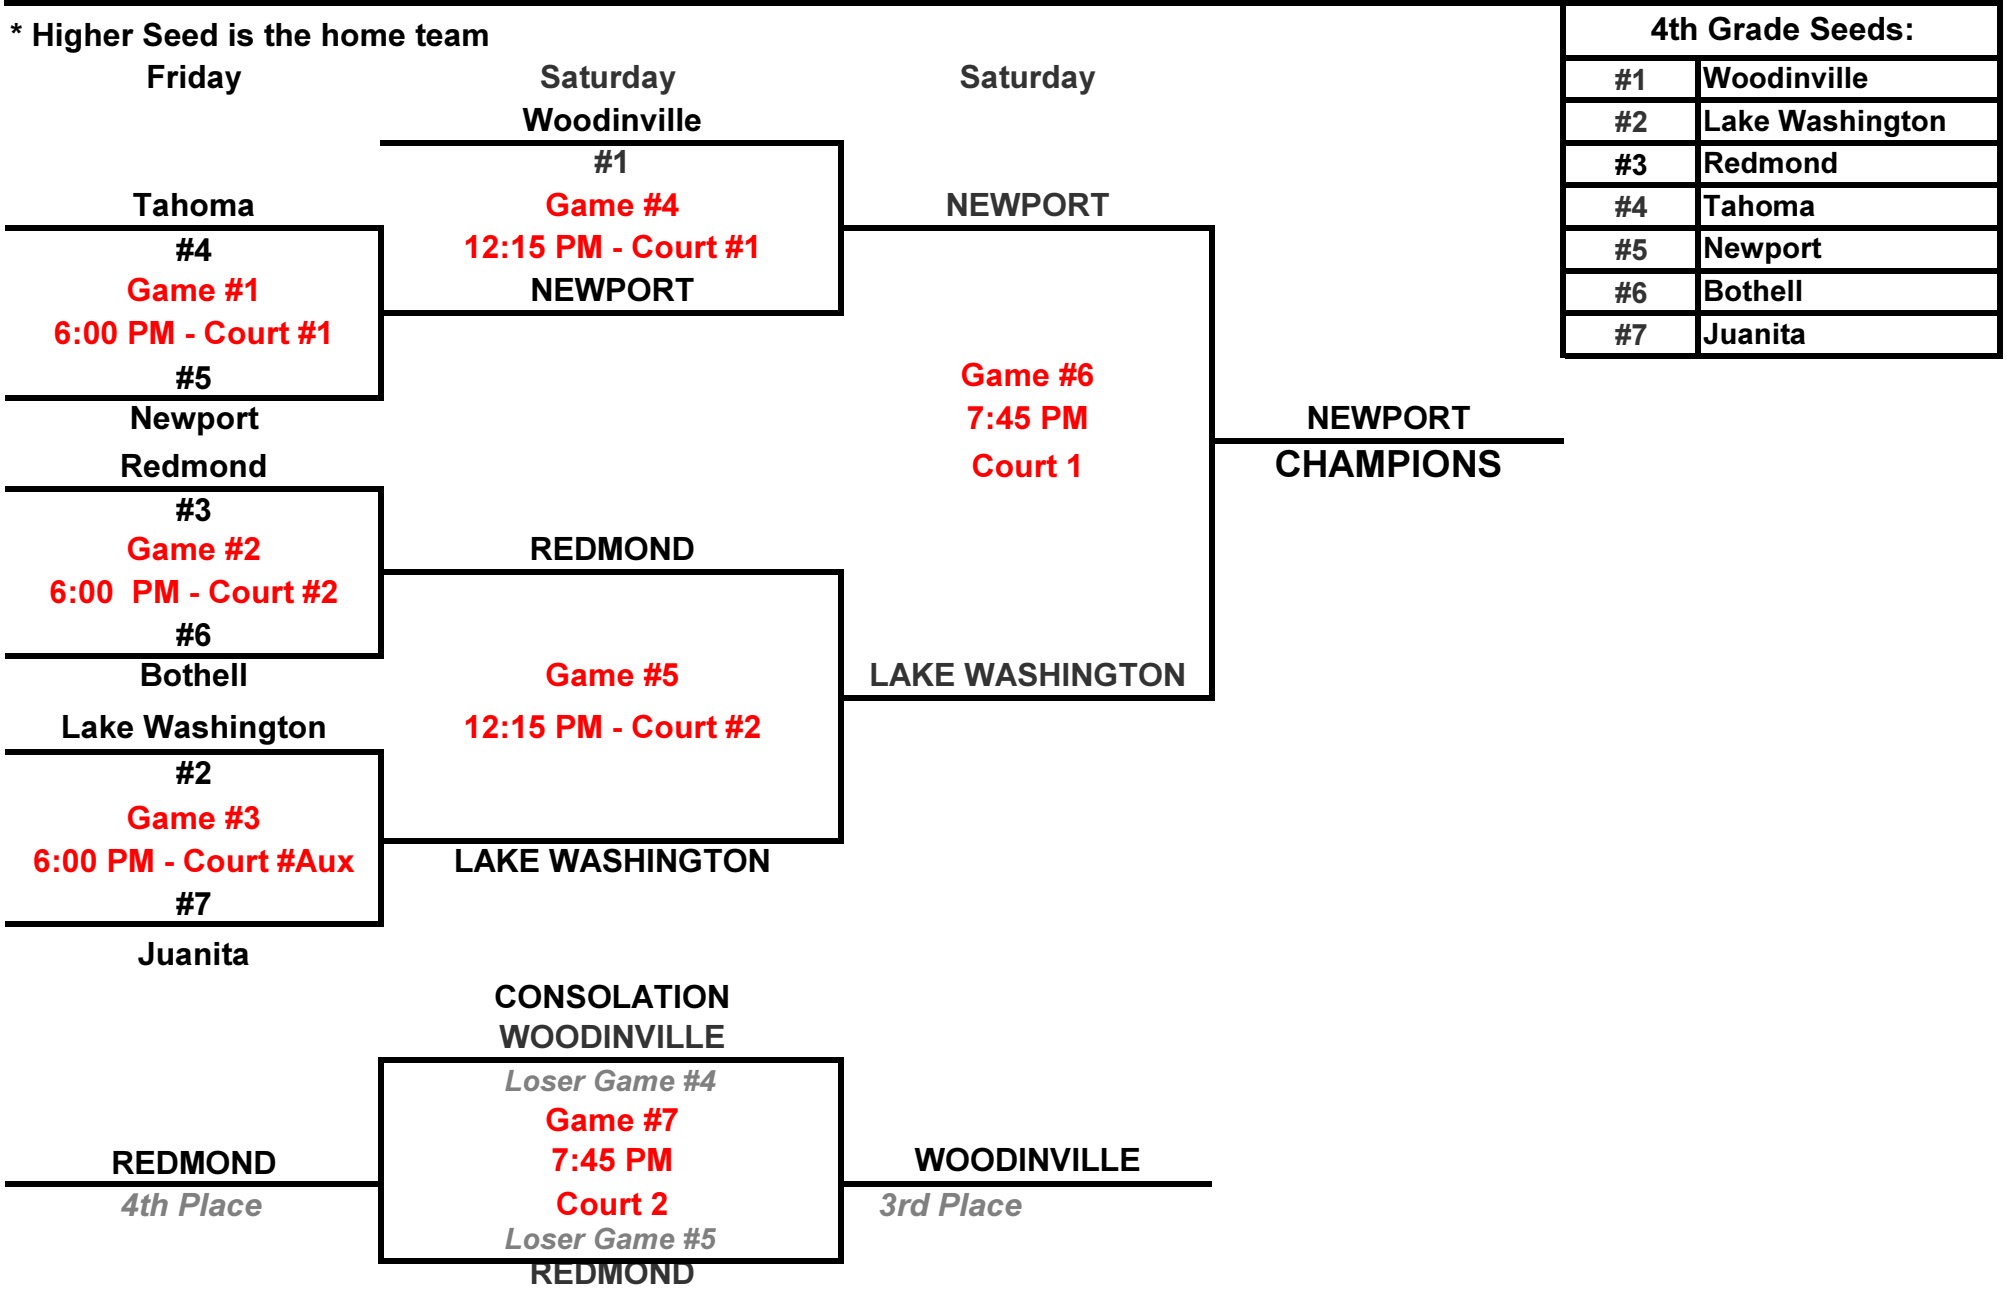

# 2016 Eastside Travel League Playoffs - 4th Grade Silver

Lake Washington High School Kirkland Washington

Friday February 26th \* Saturday February 27th

4th Grade Seeds:	
#1	Woodinville
#2	Lake Washington
#3	Redmond
#4	Tahoma
#5	Newport
#6	Bothell
#7	Juanita